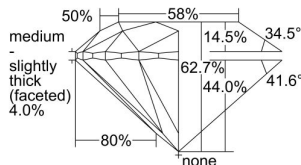

GIA®

FACSIMILE

GIA REPORT 2494463906

Verify this report at GIA.edu

GIA NATURAL DIAMOND DOSSIER®

May 24, 2024
GIA Report Number 2494463906
Shape and Cutting Style ..... Round Brilliant
Measurements ..... 5.05 - 5.08 x 3.18 mm

GRADING RESULTS

Carat Weight ..... 0.50 carat
Color Grade L
Clarity Grade VS1
Cut Grade ..... Excellent

ADDITIONAL GRADING INFORMATION

Polish ..... Excellent
Symmetry ..... Excellent
Fluorescence ..... None
Clarity Characteristics..... Cloud, Crystal, Feather, Needle
Inscription(s): GIA 2494463906

PROPORTIONS

Profile to actual proportions

GRADING SCALES

GIA COLOR SCALE

COLOURESS	D
	E
	F
	G
	H
	I
	J
NEAR COLOURESS	K
	L
FAIN	M
	N
	O
	P
VERY LIGHT	Q
	R
	S
	T
	U
	V
	W
	X
	Y
LIGHT	Z

GIA CLARITY SCALE

VERY VERY SLIGHTLY INCLUDED	FLAWLESS
	INTERNALLY FLAWLESS
VERY SLIGHTLY INCLUDED	VVS₁
	VVS₂
SLIGHTLY INCLUDED	VS₁
	VS₂
INCLUDED	SI₁
	SI₂
	I₁
	I₂
	I₃

GIA CUT SCALE

EXCELLENT
VERY GOOD
GOOD
FAIR
POOR