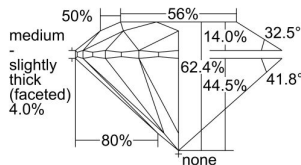

GIA®

FACSIMILE

GIA REPORT 2494464629

Verify this report at GIA.edu

GIA NATURAL DIAMOND DOSSIER®

May 24, 2024
GIA Report Number 2494464629
Shape and Cutting Style ..... Round Brilliant
Measurements ..... 4.59 - 4.62 x 2.88 mm

GRADING RESULTS

Carat Weight ..... 0.37 carat
Color Grade ..... F
Clarity Grade VS1
Cut Grade ..... Excellent

ADDITIONAL GRADING INFORMATION

Polish ..... Excellent
Symmetry ..... Excellent
Fluorescence ..... None
Clarity Characteristics..... Cloud, Needle, Pinpoint
Inscription(s): GIA 2494464629

PROPORTIONS

Profile to actual proportions

GRADING SCALES

GIA COLOR SCALE	GIA CLARITY SCALE	GIA CUT SCALE	
D	FLAWLESS	EXCELLENT	
E	INTERNALLY FLAWLESS		
F		VVS₁	VERY GOOD
G	VVS₂		
H	VS₁	GOOD	
I	VS₂		
J	SI₁	FAIR	
K	SI₂		
L	I₁	POOR	
M	I₂		
N	I₃		
O			
P			
Q			
R			
S			
T			
U			
V			
W			
X			
Y			
Z