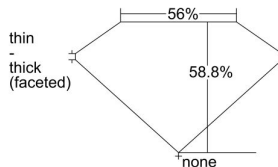

GIA®

FACSIMILE

GIA REPORT 2494471415

Verify this report at gia.edu

GIA NATURAL DIAMOND DOSSIER®

May 27, 2024
GIA Report Number 2494471415
Shape and Cutting Style ..... Heart Brilliant
Measurements ..... 5.36 x 5.87 x 3.45 mm

GRADING RESULTS

Carat Weight ..... 0.60 carat
Color Grade ..... E
Clarity Grade VS1

ADDITIONAL GRADING INFORMATION

Polish ..... Excellent
Symmetry ..... Very Good
Fluorescence ..... Faint
Clarity Characteristics..... Crystal, Feather, Cloud, Pinpoint
Inscription(s): GIA 2494471415

PROPORTIONS

Profile not to actual proportions

GRADING SCALES

GIA COLOR SCALE		GIA CLARITY SCALE			
COLORLESS	D	VERY VERY SLIGHTLY INCLUDED	FLAWLESS		
	E		INTERNALLY FLAWLESS		
	F	VERY SLIGHTLY INCLUDED	VVS₁		
	G		VVS₂		
	H		VS₁		
	NEAR COLORLESS	I	VERY SLIGHTLY INCLUDED	VS₂	
		J		SI₁	
		FAINT	K	SLIGHTLY INCLUDED	SI₂
			L		I₁
			M		I₂
VERT LIGHT	N	INCLUDED	I₃		
	O				
	P				
	Q				
	R				
	S				
	T				
LIGHT	U				
	V				
	W				
	X				
Y					
Z