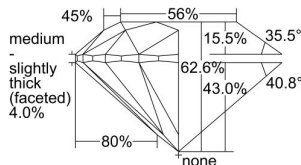

GIA®

FACSIMILE

GIA REPORT 2494472018

Verify this report at GIA.edu

GIA NATURAL DIAMOND DOSSIER®

May 27, 2024
GIA Report Number 2494472018
Shape and Cutting Style ..... Round Brilliant
Measurements ..... 5.90 - 5.93 x 3.70 mm

GRADING RESULTS

Carat Weight ..... 0.80 carat
Color Grade ..... G
Clarity Grade VS1
Cut Grade ..... Excellent

ADDITIONAL GRADING INFORMATION

Polish ..... Excellent
Symmetry ..... Excellent
Fluorescence ..... Medium Blue
Clarity Characteristics ..... Crystal, Pinpoint
Inscription(s): GIA 2494472018

PROPORTIONS

Profile to actual proportions

GRADING SCALES

GIA COLOR SCALE	GIA CLARITY SCALE	GIA CUT SCALE	
D	FLAWLESS	EXCELLENT	
E	INTERNALLY FLAWLESS		
F		VVS₁	VERY GOOD
G	VVS₂		
H	VS₁	GOOD	
I	VS₂		
J	SI₁	FAIR	
K	SI₂		
L	I₁	POOR	
M	I₂		
N	I₃		
O			
P			
Q			
R			
S			
T			
U			
V			
W			
X			
Y			
Z