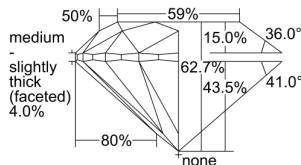

GIA®

FACSIMILE

GIA REPORT 2494473926

Verify this report at GIA.edu

GIA NATURAL DIAMOND DOSSIER®

May 27, 2024
GIA Report Number 2494473926
Shape and Cutting Style ..... Round Brilliant
Measurements ..... 5.74 - 5.78 x 3.61 mm

GRADING RESULTS

Carat Weight ..... 0.75 carat
Color Grade ..... E
Clarity Grade S11
Cut Grade ..... Excellent

ADDITIONAL GRADING INFORMATION

Polish ..... Excellent
Symmetry ..... Excellent
Fluorescence ..... None
Clarity Characteristics ..... Crystal
Inscription(s): GIA 2494473926

PROPORTIONS

Profile to actual proportions