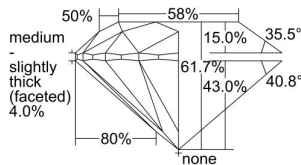

GIA®

FACSIMILE

GIA REPORT 2494478251

Verify this report at GIA.edu

GIA NATURAL DIAMOND DOSSIER®

May 27, 2024
GIA Report Number 2494478251
Shape and Cutting Style ..... Round Brilliant
Measurements ..... 5.48 - 5.51 x 3.39 mm

GRADING RESULTS

Carat Weight ..... 0.63 carat
Color Grade ..... D
Clarity Grade VS1
Cut Grade ..... Excellent

ADDITIONAL GRADING INFORMATION

Polish ..... Excellent
Symmetry ..... Excellent
Fluorescence ..... Faint
Clarity Characteristics..... Crystal, Pinpoint
Inscription(s): GIA 2494478251

PROPORTIONS

Profile to actual proportions

GRADING SCALES

GIA COLOR SCALE	GIA CLARITY SCALE	GIA CUT SCALE	
D	FLAWLESS	EXCELLENT	
E	INTERNALLY FLAWLESS		
F		VVS₁	VERY GOOD
G	VVS₂		
H	VS₁	GOOD	
I	VS₂		
J	SI₁	FAIR	
K	SI₂		
L	I₁	POOR	
M	I₂		
N	I₃		
O			
P			
Q			
R			
S			
T			
U			
V			
W			
X			
Y			
Z