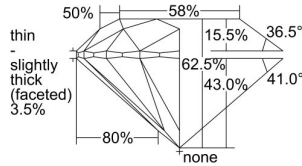

GIA®

FACSIMILE

GIA REPORT 2494483872

Verify this report at GIA.edu

GIA NATURAL DIAMOND DOSSIER®

May 28, 2024
GIA Report Number 2494483872
Shape and Cutting Style ..... Round Brilliant
Measurements ..... 5.77 - 5.80 x 3.62 mm

GRADING RESULTS

Carat Weight ..... 0.75 carat
Color Grade ..... D
Clarity Grade S11
Cut Grade ..... Excellent

ADDITIONAL GRADING INFORMATION

Polish ..... Excellent
Symmetry ..... Excellent
Fluorescence ..... None
Clarity Characteristics ..... Crystal
Inscription(s): GIA 2494483872

PROPORTIONS

Profile to actual proportions