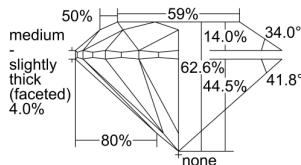

GIA®

FACSIMILE

GIA REPORT 2494484561

Verify this report at GIA.edu

GIA NATURAL DIAMOND DOSSIER®

May 27, 2024
GIA Report Number 2494484561
Shape and Cutting Style ..... Round Brilliant
Measurements ..... 4.53 - 4.54 x 2.84 mm

GRADING RESULTS

Carat Weight ..... 0.36 carat
Color Grade ..... G
Clarity Grade VS2
Cut Grade ..... Excellent

ADDITIONAL GRADING INFORMATION

Polish ..... Excellent
Symmetry ..... Excellent
Fluorescence ..... None
Clarity Characteristics ..... Crystal, Cloud
Inscription(s): GIA 2494484561

PROPORTIONS

Profile to actual proportions

GRADING SCALES

GIA COLOR SCALE

COLORLESS	D
	E
	F
	G
	H
	I
	J
NEAR COLORLESS	K
	L
Faint	M
	N
	O
	P
	Q
	R
	S
	T
	U
	V
	W
	X
	Y
Light	Z

GIA CLARITY SCALE

FLAWLESS	VERY VERY SLIGHTLY INCLUDED	VVS₁	VVS₂	VS₁	VS₂	SLIGHTLY INCLUDED	SI₁	SI₂	I₁	I₂	I₃	
												VERY SLIGHTLY INCLUDED

GIA CUT SCALE

EXCELLENT
VERY GOOD
GOOD
FAIR
POOR