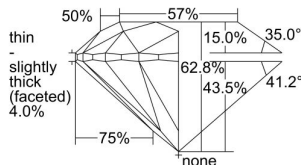

GIA®

FACSIMILE

GIA REPORT 2494484805

Verify this report at GIA.edu

GIA NATURAL DIAMOND DOSSIER®

May 28, 2024
GIA Report Number 2494484805
Shape and Cutting Style ..... Round Brilliant
Measurements ..... 4.47 - 4.49 x 2.81 mm

GRADING RESULTS

Carat Weight ..... 0.35 carat
Color Grade ..... F
Clarity Grade S11
Cut Grade ..... Excellent

ADDITIONAL GRADING INFORMATION

Polish ..... Excellent
Symmetry ..... Excellent
Fluorescence ..... None
Clarity Characteristics ..... Cloud
Inscription(s): GIA 2494484805

PROPORTIONS

Profile to actual proportions

GRADING SCALES

GIA COLOR SCALE	GIA CLARITY SCALE	GIA CUT SCALE	
D	FLAWLESS	EXCELLENT	
E	INTERNALLY FLAWLESS		
F		VVS₁	VERY GOOD
G	VVS₂		
H	VS₁	GOOD	
I	VS₂		
J	S1₁	FAIR	
K	S1₂		
L	I₁	POOR	
M	I₂		
N	I₃		
O			
P			
Q			
R			
S			
T			
U			
V			
W			
X			
Y			
Z