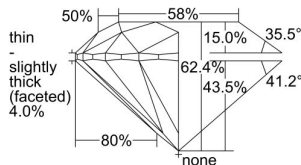

GIA®

FACSIMILE

GIA REPORT 2494486396

Verify this report at GIA.edu

GIA NATURAL DIAMOND DOSSIER®

May 28, 2024
GIA Report Number 2494486396
Shape and Cutting Style ..... Round Brilliant
Measurements ..... 5.07 - 5.10 x 3.17 mm

GRADING RESULTS

Carat Weight ..... 0.50 carat
Color Grade ..... D
Clarity Grade S11
Cut Grade ..... Excellent

ADDITIONAL GRADING INFORMATION

Polish ..... Excellent
Symmetry ..... Excellent
Fluorescence ..... None
Clarity Characteristics ..... Cloud, Crystal
Inscription(s): GIA 2494486396

PROPORTIONS

GRADING SCALES

GIA COLOR SCALE	GIA CLARITY SCALE	GIA CUT SCALE	
D	FLAWLESS	EXCELLENT	
E	INTERNALLY FLAWLESS		
F		VVS₁	VERY GOOD
G	VVS₂		
H	VS₁	GOOD	
I	VS₂		
J	S1₁	FAIR	
K	S1₂		
L	I₁	POOR	
M	I₂		
N	I₃		
O			
P			
Q			
R			
S			
T			
U			
V			
W			
X			
Y			
Z