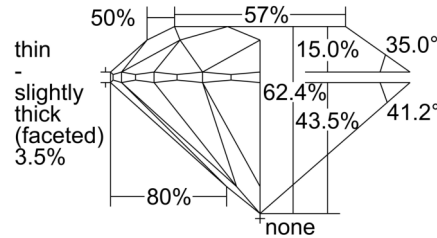

GIA NATURAL DIAMOND GRADING REPORT

August 20, 2024
 GIA Report Number 2494488061
 Shape and Cutting Style Round Brilliant
 Measurements 7.61 - 7.66 x 4.77 mm

GRADING RESULTS

Carat Weight 1.70 carat
 Color Grade D
 Clarity Grade Flawless
 Cut Grade Excellent

ADDITIONAL GRADING INFORMATION

Polish Excellent
 Symmetry Excellent
 Fluorescence None
 Inscription(s): GIA 2494488061

PROPORTIONS

Profile to actual proportions

CLARITY CHARACTERISTICS

GRADING SCALES

GIA COLOR SCALE	GIA CLARITY SCALE	GIA CUT SCALE	
D E F	FLAWLESS	EXCELLENT	
	G		INTERNALLY FLAWLESS
	H I J		VVS ₁
K L M	VVS ₂	VERY GOOD	
	VS ₁		
	VS ₂		
N O P	SI ₁	GOOD	
	SI ₂		
	S T U		I ₁
V W X	I ₂	FAIR	
	Y		
	Z		I ₃
		POOR	