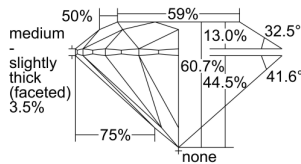

GIA®

FACSIMILE

GIA REPORT 2494494454

Verify this report at GIA.edu

GIA NATURAL DIAMOND DOSSIER®

May 29, 2024
GIA Report Number 2494494454
Shape and Cutting Style ..... Round Brilliant
Measurements ..... 6.41 - 6.46 x 3.91 mm

GRADING RESULTS

Carat Weight ..... 0.97 carat
Color Grade ..... J
Clarity Grade VS1
Cut Grade ..... Excellent

ADDITIONAL GRADING INFORMATION

Polish ..... Excellent
Symmetry ..... Excellent
Fluorescence ..... Medium Blue
Clarity Characteristics ..... Crystal, Cloud, Pinpoint
Inscription(s): GIA 2494494454

PROPORTIONS

Profile to actual proportions

GRADING SCALES

GIA COLOR SCALE	GIA CLARITY SCALE	GIA CUT SCALE	
D	FLAWLESS	EXCELLENT	
E	INTERNALLY FLAWLESS		
F		VVS₁	VERY GOOD
G	VVS₂		
H	VS₁	GOOD	
I	VS₂		
J	SI₁	FAIR	
K	SI₂		
L	I₁	POOR	
M			
N			
O	I₂		
P			
Q	I₃		
R			
S			
T			
U			
V			
W			
X			
Y			
Z