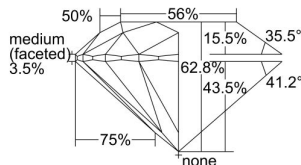

GIA®

FACSIMILE

GIA REPORT 2494517568

Verify this report at GIA.edu

GIA NATURAL DIAMOND DOSSIER®

June 03, 2024
GIA Report Number 2494517568
Shape and Cutting Style ..... Round Brilliant
Measurements ..... 4.28 - 4.31 x 2.70 mm

GRADING RESULTS

Carat Weight ..... 0.30 carat
Color Grade ..... G
Clarity Grade S11
Cut Grade ..... Excellent

ADDITIONAL GRADING INFORMATION

Polish ..... Very Good
Symmetry ..... Excellent
Fluorescence ..... Faint
Clarity Characteristics ..... Cloud, Crystal
Inscription(s): GIA 2494517568

PROPORTIONS

Profile to actual proportions

GRADING SCALES

GIA COLOR SCALE	GIA CLARITY SCALE	GIA CUT SCALE	
D	FLAWLESS	EXCELLENT	
E	INTERNALLY FLAWLESS		
F		VVS₁	VERY GOOD
G	VVS₂		
H	VS₁	GOOD	
I	VS₂		
J	S1₁	FAIR	
K	S1₂		
L	I₁	POOR	
M	I₂		
N	I₃		
O			
P			
Q			
R			
S			
T			
U			
V			
W			
X			
Y			
Z