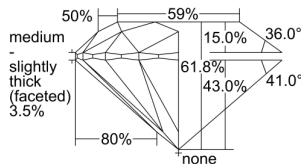

GIA®

FACSIMILE

GIA REPORT 2494520978

Verify this report at GIA.edu

GIA NATURAL DIAMOND DOSSIER®

June 14, 2024
GIA Report Number 2494520978
Shape and Cutting Style ..... Round Brilliant
Measurements ..... 5.69 - 5.70 x 3.52 mm

GRADING RESULTS

Carat Weight ..... 0.71 carat
Color Grade ..... F
Clarity Grade VS1
Cut Grade ..... Excellent

ADDITIONAL GRADING INFORMATION

Polish ..... Excellent
Symmetry ..... Excellent
Fluorescence ..... None
Clarity Characteristics ..... Cloud, Pinpoint
Inscription(s): GIA 2494520978

PROPORTIONS

Profile to actual proportions

GRADING SCALES

GIA COLOR SCALE	GIA CLARITY SCALE	GIA CUT SCALE	
D	FLAWLESS	EXCELLENT	
E	INTERNALLY FLAWLESS		
F		VVS₁	VERY GOOD
G	VVS₂		
H	VS₁	GOOD	
I	VS₂		
J	SI₁	FAIR	
K	SI₂		
L	I₁	POOR	
M	I₂		
N	I₃		
O			
P			
Q			
R			
S			
T			
U			
V			
W			
X			
Y			
Z