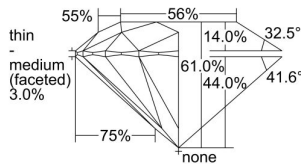

GIA®

FACSIMILE

GIA REPORT 2494524823

Verify this report at GIA.edu

GIA NATURAL DIAMOND DOSSIER®

May 30, 2024
GIA Report Number 2494524823
Shape and Cutting Style ..... Round Brilliant
Measurements ..... 5.16 - 5.20 x 3.16 mm

GRADING RESULTS

Carat Weight ..... 0.50 carat
Color Grade ..... F
Clarity Grade VS1
Cut Grade ..... Excellent

ADDITIONAL GRADING INFORMATION

Polish ..... Excellent
Symmetry ..... Excellent
Fluorescence ..... Faint
Clarity Characteristics ..... Crystal
Inscription(s): GIA 2494524823

PROPORTIONS

Profile to actual proportions

GRADING SCALES

GIA COLOR SCALE	GIA CLARITY SCALE	GIA CUT SCALE	
D	FLAWLESS	EXCELLENT	
E	INTERNALLY FLAWLESS		
F		VVS₁	VERY GOOD
G	VVS₂		
H	VS₁	GOOD	
I	VS₂		
J	SI₁	FAIR	
K	SI₂		
L	I₁	POOR	
M	I₂		
N	I₃		
O			
P			
Q			
R			
S			
T			
U			
V			
W			
X			
Y			
Z