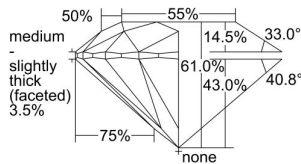

GIA®

FACSIMILE

GIA REPORT 2494532716

Verify this report at GIA.edu

GIA NATURAL DIAMOND DOSSIER®

June 17, 2024
GIA Report Number 2494532716
Shape and Cutting Style ..... Round Brilliant
Measurements ..... 6.26 - 6.27 x 3.82 mm

GRADING RESULTS

Carat Weight ..... 0.91 carat
Color Grade ..... D
Clarity Grade S11
Cut Grade ..... Excellent

ADDITIONAL GRADING INFORMATION

Polish ..... Excellent
Symmetry ..... Excellent
Fluorescence ..... None
Clarity Characteristics ..... Crystal
Inscription(s): GIA 2494532716

PROPORTIONS

Profile to actual proportions

GRADING SCALES

GIA COLOR SCALE

COLORED	D
	E
	F
	G
	H
	I
	J
NEAR COLORLESS	K
	L
Faint	M
	N
	O
	P
Very Light	Q
	R
	S
	T
	U
	V
	W
	X
	Y
Light	Z

GIA CLARITY SCALE

FLAWLESS	VERY VERY SLIGHTLY INCLUDED	VVS₁	VVS₂	VS₁	VS₂	S1₁	S1₂	I₁	I₂	I₃	
											VERY SLIGHTLY INCLUDED
INTERNALLY FLAWLESS											

GIA CUT SCALE

EXCELLENT
VERY GOOD
GOOD
FAIR
POOR