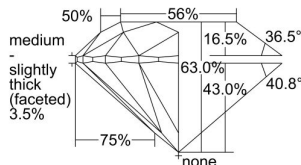

GIA®

FACSIMILE

GIA REPORT 2494538178

Verify this report at GIA.edu

GIA NATURAL DIAMOND DOSSIER®

June 04, 2024
GIA Report Number 2494538178
Shape and Cutting Style ..... Round Brilliant
Measurements ..... 4.24 - 4.27 x 2.68 mm

GRADING RESULTS

Carat Weight ..... 0.30 carat
Color Grade ..... E
Clarity Grade VVS1
Cut Grade ..... Excellent

ADDITIONAL GRADING INFORMATION

Polish ..... Excellent
Symmetry ..... Excellent
Fluorescence ..... Medium Blue
Clarity Characteristics..... Pinpoint, Feather, Indented Natural
Inscription(s): GIA 2494538178

PROPORTIONS

Profile to actual proportions

GRADING SCALES

GIA COLOR SCALE

COLOURESS	D
	E
	F
	G
	H
	I
	J
NEAR COLOURESS	K
	L
FAIN	M
	N
	O
	P
	Q
	R
	S
	T
	U
	V
	W
	X
	Y
LIGHT	Z

GIA CLARITY SCALE

FLAWLESS	VERY VERY SLIGHTLY INCLUDED	VVS₁	
			VVS₂
INTERNALLY FLAWLESS	VERY SLIGHTLY INCLUDED	VS₁	
		VS₂	
SLIGHTLY INCLUDED	INCLUDED	SI₁	
		SI₂	
I₁	I₂	I₃	

GIA CUT SCALE

EXCELLENT	VERY GOOD	GOOD	FAIR	POOR