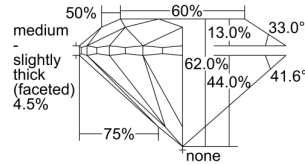

GIA®

FACSIMILE

GIA REPORT 2494543181

Verify this report at GIA.edu

GIA NATURAL DIAMOND DOSSIER®

June 24, 2024
GIA Report Number **2494543181**
Shape and Cutting Style ..... **Round Brilliant**
Measurements ..... **5.90 - 5.94 x 3.67 mm**

GRADING RESULTS

Carat Weight ..... **0.80 carat**
Color Grade ..... **F**
Clarity Grade **VS1**
Cut Grade ..... **Excellent**

ADDITIONAL GRADING INFORMATION

Polish ..... **Excellent**
Symmetry ..... **Excellent**
Fluorescence ..... **None**
Clarity Characteristics..... **Crystal, Cloud, Needle, Pinpoint**
Inscription(s): **GIA 2494543181**

PROPORTIONS

Profile to actual proportions