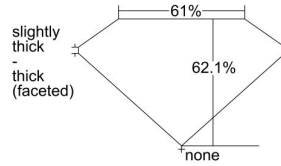

GIA®

FACSIMILE

GIA REPORT 2494548644

Verify this report at GIA.edu

GIA NATURAL DIAMOND DOSSIER®

June 04, 2024
GIA Report Number 2494548644
Shape and Cutting Style ..... Marquise Brilliant
Measurements ..... 8.27 x 4.45 x 2.76 mm

GRADING RESULTS

Carat Weight ..... 0.61 carat
Color Grade ..... D
Clarity Grade VVS2

ADDITIONAL GRADING INFORMATION

Polish ..... Excellent
Symmetry ..... Very Good
Fluorescence ..... Faint
Clarity Characteristics..... Pinpoint, Cloud, Surface Graining
Inscription(s): GIA 2494548644

PROPORTIONS

Profile not to actual proportions

GRADING SCALES

GIA COLOR SCALE		GIA CLARITY SCALE			
COLORLESS	D	VERY VERY SLIGHTLY INCLUDED	FLAWLESS		
	E		INTERNALLY FLAWLESS		
	F	VERY SLIGHTLY INCLUDED	VVS₁		
	G		VVS₂		
	H		VS₁		
	NEAR COLORLESS	I	SLIGHTLY INCLUDED	VS₂	
		J		SI₁	
		FAINT	K	INCLUDED	SI₂
			L		I₁
			M		I₂
VERT LIGHT	N	INCLUDED	I₃		
	O				
	P				
	Q				
	R				
LIGHT	S				
	T				
	U				
	V				
	W				
	X				
	Y				
	Z