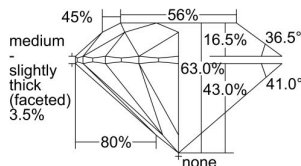

GIA®

FACSIMILE

GIA REPORT 2494551441

Verify this report at GIA.edu

GIA NATURAL DIAMOND DOSSIER®

June 28, 2024
GIA Report Number 2494551441
Shape and Cutting Style ..... Round Brilliant
Measurements ..... 5.09 - 5.11 x 3.21 mm

GRADING RESULTS

Carat Weight ..... 0.51 carat
Color Grade ..... G
Clarity Grade S11
Cut Grade ..... Excellent

ADDITIONAL GRADING INFORMATION

Polish ..... Excellent
Symmetry ..... Excellent
Fluorescence ..... None
Clarity Characteristics ..... Crystal, Cloud
Inscription(s): GIA 2494551441

PROPORTIONS

Profile to actual proportions