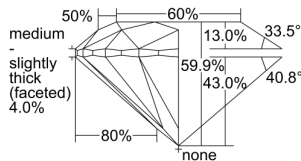

GIA®

FACSIMILE

GIA REPORT 2494553027

Verify this report at GIA.edu

GIA NATURAL DIAMOND DOSSIER®

June 03, 2024
GIA Report Number 2494553027
Shape and Cutting Style ..... Round Brilliant
Measurements ..... 4.31 - 4.34 x 2.59 mm

GRADING RESULTS

Carat Weight ..... 0.30 carat
Color Grade ..... F
Clarity Grade S11
Cut Grade ..... Excellent

ADDITIONAL GRADING INFORMATION

Polish ..... Excellent
Symmetry ..... Excellent
Fluorescence ..... None
Clarity Characteristics ..... Crystal, Needle
Inscription(s): GIA 2494553027

PROPORTIONS

Profile to actual proportions

GRADING SCALES

GIA COLOR SCALE	GIA CLARITY SCALE	GIA CUT SCALE	
D	FLAWLESS	EXCELLENT	
E	INTERNALLY FLAWLESS		
F		VVS₁	VERY GOOD
G	VVS₂		
H	VS₁	GOOD	
I	VS₂		
J	S1₁	FAIR	
K	S1₂		
L	I₁	POOR	
M	I₂		
N	I₃		
O			
P			
Q			
R			
S			
T			
U			
V			
W			
X			
Y			
Z