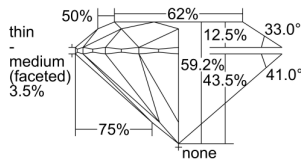

GIA®

FACSIMILE

GIA REPORT 2494558523

Verify this report at GIA.edu

GIA NATURAL DIAMOND DOSSIER®

June 05, 2024
GIA Report Number 2494558523
Shape and Cutting Style ..... Round Brilliant
Measurements ..... 4.01 - 4.04 x 2.38 mm

GRADING RESULTS

Carat Weight ..... 0.23 carat
Color Grade ..... F
Clarity Grade VVS1
Cut Grade ..... Excellent

ADDITIONAL GRADING INFORMATION

Polish ..... Excellent
Symmetry ..... Excellent
Fluorescence ..... None
Clarity Characteristics ..... Cloud, Pinpoint
Inscription(s): GIA 2494558523

PROPORTIONS

Profile to actual proportions

GRADING SCALES

GIA COLOR SCALE	GIA CLARITY SCALE	GIA CUT SCALE	
D	FLAWLESS	EXCELLENT	
E	INTERNALLY FLAWLESS		
F		VVS₁	VERY GOOD
G	VVS₂		
H	VS₁	GOOD	
I	VS₂		
J	SI₁	FAIR	
K	SI₂		
L	I₁	POOR	
M	I₂		
N	I₃		
O			
P			
Q			
R			
S			
T			
U			
V			
W			
X			
Y			
Z