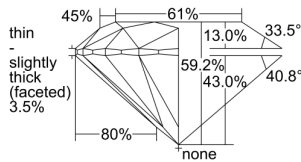

GIA®

FACSIMILE

GIA REPORT 2494561189

Verify this report at GIA.edu

GIA NATURAL DIAMOND DOSSIER®

June 04, 2024
GIA Report Number 2494561189
Shape and Cutting Style ..... Round Brilliant
Measurements ..... 4.03 - 4.06 x 2.39 mm

GRADING RESULTS

Carat Weight ..... 0.24 carat
Color Grade ..... F
Clarity Grade VS1
Cut Grade ..... Excellent

ADDITIONAL GRADING INFORMATION

Polish ..... Excellent
Symmetry ..... Excellent
Fluorescence ..... None
Clarity Characteristics ..... Crystal
Inscription(s): GIA 2494561189

PROPORTIONS

Profile to actual proportions

GRADING SCALES

GIA COLOR SCALE	GIA CLARITY SCALE	GIA CUT SCALE	
D	FLAWLESS	EXCELLENT	
E	INTERNALLY FLAWLESS		
F		VVS₁	VERY GOOD
G	VVS₂		
H	VS₁	GOOD	
I	VS₂		
J	SI₁	FAIR	
K	SI₂		
L	I₁	POOR	
M	I₂		
N	I₃		
O			
P			
Q			
R			
S			
T			
U			
V			
W			
X			
Y			
Z