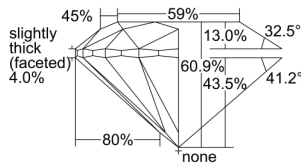

GIA®

FACSIMILE

GIA REPORT 2494575933

Verify this report at GIA.edu

GIA NATURAL DIAMOND DOSSIER®

June 06, 2024
GIA Report Number 2494575933
Shape and Cutting Style ..... Round Brilliant
Measurements ..... 5.71 - 5.73 x 3.48 mm

GRADING RESULTS

Carat Weight ..... 0.70 carat
Color Grade ..... F
Clarity Grade VS1
Cut Grade ..... Excellent

ADDITIONAL GRADING INFORMATION

Polish ..... Excellent
Symmetry ..... Excellent
Fluorescence ..... None
Clarity Characteristics ..... Crystal, Cloud
Inscription(s): GIA 2494575933

PROPORTIONS

Profile to actual proportions

GRADING SCALES

GIA COLOR SCALE	GIA CLARITY SCALE	GIA CUT SCALE	
D	FLAWLESS	EXCELLENT	
E	INTERNALLY FLAWLESS		
F		VVS₁	VERY GOOD
G	VVS₂		
H	VS₁	GOOD	
I	VS₂		
J	SI₁	FAIR	
K	SI₂		
L	I₁	POOR	
M			
N			
O	I₂		
P			
Q	I₃		
R			
S			
T			
U			
V			
W			
X			
Y			
Z