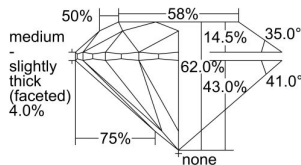

GIA®

FACSIMILE

GIA REPORT 2494576280

Verify this report at GIA.edu

GIA NATURAL DIAMOND DOSSIER®

June 20, 2024
GIA Report Number 2494576280
Shape and Cutting Style ..... Round Brilliant
Measurements ..... 4.34 - 4.36 x 2.70 mm

GRADING RESULTS

Carat Weight ..... 0.31 carat
Color Grade ..... H
Clarity Grade VS2
Cut Grade ..... Excellent

ADDITIONAL GRADING INFORMATION

Polish ..... Excellent
Symmetry ..... Excellent
Fluorescence ..... Medium Blue
Clarity Characteristics ..... Cloud
Inscription(s): GIA 2494576280

PROPORTIONS

Profile to actual proportions

GRADING SCALES

GIA COLOR SCALE	GIA CLARITY SCALE	GIA CUT SCALE
D	FLAWLESS	EXCELLENT
E	FLAWLESS	
F	INTERNALLY FLAWLESS	VERY GOOD
G	FLAWLESS	
H	VVS₁	GOOD
I	VVS₂	
J	VS₁	FAIR
K	VS₂	
L	SI₁	POOR
M	SI₂	
N	I₁	
O	I₂	
P	I₃	
Q		
R		
S		
T		
U		
V		
W		
X		
Y		
Z