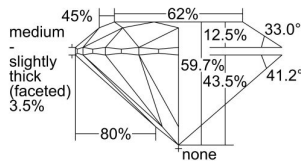

GIA®

FACSIMILE

GIA REPORT 2494579223

Verify this report at GIA.edu

GIA NATURAL DIAMOND DOSSIER®

June 28, 2024
GIA Report Number 2494579223
Shape and Cutting Style ..... Round Brilliant
Measurements ..... 4.24 - 4.26 x 2.54 mm

GRADING RESULTS

Carat Weight ..... 0.28 carat
Color Grade ..... F
Clarity Grade VVS1
Cut Grade ..... Excellent

ADDITIONAL GRADING INFORMATION

Polish ..... Excellent
Symmetry ..... Excellent
Fluorescence ..... Faint
Clarity Characteristics ..... Pinpoint
Inscription(s): GIA 2494579223

PROPORTIONS

Profile to actual proportions

GRADING SCALES

GIA COLOR SCALE	GIA CLARITY SCALE	GIA CUT SCALE	
D	FLAWLESS	EXCELLENT	
E	INTERNALLY FLAWLESS		
F		VVS₁	VERY GOOD
G	VVS₂		
H	VS₁	GOOD	
I	VS₂		
J	SI₁	FAIR	
K	SI₂		
L	I₁	POOR	
M			
N			
O	I₂		
P			
Q	I₃		
R			
S			
T			
U			
V			
W			
X			
Y			
Z