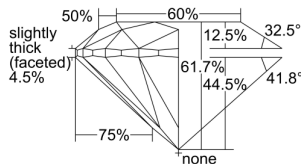

GIA®

FACSIMILE

GIA REPORT 2494580726

Verify this report at GIA.edu

GIA NATURAL DIAMOND DOSSIER®

June 06, 2024
GIA Report Number 2494580726
Shape and Cutting Style ..... Round Brilliant
Measurements ..... 4.71 - 4.74 x 2.92 mm

GRADING RESULTS

Carat Weight ..... 0.40 carat
Color Grade ..... D
Clarity Grade VS1
Cut Grade ..... Excellent

ADDITIONAL GRADING INFORMATION

Polish ..... Very Good
Symmetry ..... Excellent
Fluorescence ..... None
Clarity Characteristics ..... Needle, Pinpoint
Inscription(s): GIA 2494580726

PROPORTIONS

Profile to actual proportions

GRADING SCALES

GIA COLOR SCALE	GIA CLARITY SCALE	GIA CUT SCALE	
D	FLAWLESS	EXCELLENT	
E	INTERNALLY FLAWLESS		
F		VVS₁	VERY GOOD
G	VVS₂		
H	VS₁	GOOD	
I	VS₂		
J	SI₁	FAIR	
K	SI₂		
L	I₁	POOR	
M	I₂		
N	I₃		
O			
P			
Q			
R			
S			
T			
U			
V			
W			
X			
Y			
Z