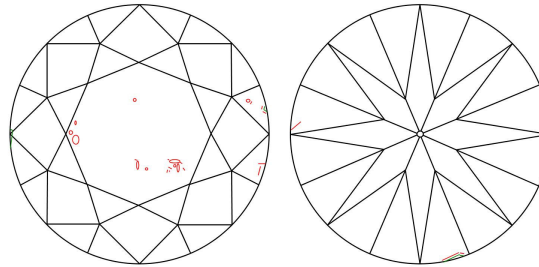

GIA NATURAL DIAMOND GRADING REPORT

June 06, 2024  
 GIA Report Number ..... 2494586516  
 Shape and Cutting Style ..... Round Brilliant  
 Measurements ..... 6.32 - 6.37 x 4.00 mm

GRADING RESULTS

Carat Weight ..... 1.00 carat  
 Color Grade ..... I  
 Clarity Grade ..... SI1  
 Cut Grade ..... Excellent

Profile to actual proportions

CLARITY CHARACTERISTICS

KEY TO SYMBOLS\*

- Crystal      ▲ Natural
- ~ Feather
- ∖ Needle
- ⌞ Indented Natural

\* Red symbols denote internal characteristics (inclusions). Green or black symbols denote external characteristics (blemishes). Diagram is an approximate representation of the diamond, and symbols shown indicate type, position, and approximate size of clarity characteristics. All clarity characteristics may not be shown. Details of finish are not shown.