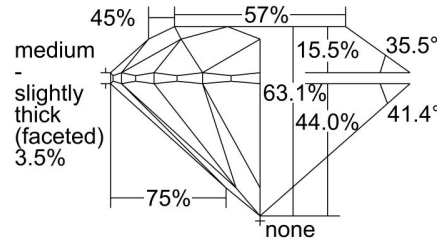

GIA NATURAL DIAMOND GRADING REPORT

June 06, 2024  
 GIA Report Number ..... 2494586516  
 Shape and Cutting Style ..... Round Brilliant  
 Measurements ..... 6.32 - 6.37 x 4.00 mm

GRADING RESULTS

Carat Weight ..... 1.00 carat  
 Color Grade ..... I  
 Clarity Grade ..... SI1  
 Cut Grade ..... Excellent

Profile to actual proportions

CLARITY CHARACTERISTICS

KEY TO SYMBOLS\*

- Crystal      ▲ Natural
- ~ Feather
- ∖ Needle
- ⌞ Indented Natural

\* Red symbols denote internal characteristics (inclusions). Green or black symbols denote external characteristics (blemishes). Diagram is an approximate representation of the diamond, and symbols shown indicate type, position, and approximate size of clarity characteristics. All clarity characteristics may not be shown. Details of finish are not shown.