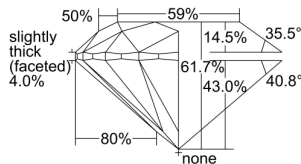

GIA®

FACSIMILE

GIA REPORT 2494605142

Verify this report at gia.edu

GIA NATURAL DIAMOND DOSSIER®

June 07, 2024
GIA Report Number 2494605142
Shape and Cutting Style ..... Round Brilliant
Measurements ..... 4.49 - 4.52 x 2.78 mm

GRADING RESULTS

Carat Weight ..... 0.35 carat
Color Grade ..... F
Clarity Grade S11
Cut Grade ..... Excellent

ADDITIONAL GRADING INFORMATION

Polish ..... Excellent
Symmetry ..... Excellent
Fluorescence ..... None
Clarity Characteristics ..... Cloud, Feather
Inscription(s): GIA 2494605142

PROPORTIONS

Profile to actual proportions