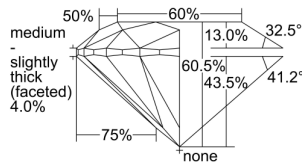

GIA®

FACSIMILE

GIA REPORT

2494605704

Verify this report at GIA.edu

GIA NATURAL DIAMOND DOSSIER®

June 07, 2024
GIA Report Number **2494605704**
Shape and Cutting Style ..... **Round Brilliant**
Measurements ..... **4.31 - 4.34 x 2.62 mm**

GRADING RESULTS

Carat Weight ..... **0.30 carat**
Color Grade ..... **D**
Clarity Grade **VVS1**
Cut Grade ..... **Excellent**

ADDITIONAL GRADING INFORMATION

Polish ..... **Excellent**
Symmetry ..... **Very Good**
Fluorescence ..... **None**
Clarity Characteristics ..... **Cloud**
Inscription(s): GIA 2494605704

PROPORTIONS

Profile to actual proportions

GRADING SCALES

GIA COLOR SCALE	GIA CLARITY SCALE	GIA CUT SCALE
D	FLAWLESS	EXCELLENT
E	FLAWLESS	
F	INTERNALLY FLAWLESS	VERY GOOD
G	VVS₁	
H	VVS₂	GOOD
I	VS₁	
J	VS₂	FAIR
K	SI₁	
L	SI₂	POOR
M	I₁	
N	I₂	
O	I₃	
P		
Q		
R		
S		
T		
U		
V		
W		
X		
Y		
Z