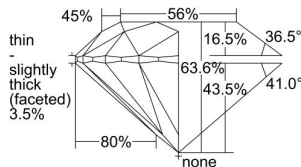

GIA®

FACSIMILE

GIA REPORT 2494614575

Verify this report at GIA.edu

GIA NATURAL DIAMOND DOSSIER®

June 10, 2024
GIA Report Number 2494614575
Shape and Cutting Style ..... Round Brilliant
Measurements ..... 5.60 - 5.65 x 3.58 mm

GRADING RESULTS

Carat Weight ..... 0.70 carat
Color Grade ..... H
Clarity Grade S11
Cut Grade ..... Excellent

ADDITIONAL GRADING INFORMATION

Polish ..... Excellent
Symmetry ..... Very Good
Fluorescence ..... None
Clarity Characteristics ..... Crystal, Cloud
Inscription(s): GIA 2494614575

PROPORTIONS

Profile to actual proportions

GRADING SCALES

GIA COLOR SCALE	GIA CLARITY SCALE	GIA CUT SCALE
D	FLAWLESS	EXCELLENT
E	INTERNALLY FLAWLESS	
F	VVS₁	VERY GOOD
G		
H	VS₁	GOOD
I		
J	SI₁	FAIR
K		
L	I₁	POOR
M		
N	I₂	
O		
P	I₃	
Q		
R		
S		
T		
U		
V		
W		
X		
Y		
Z