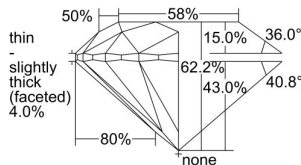

GIA®

FACSIMILE

GIA REPORT 2494620051

Verify this report at GIA.edu

GIA NATURAL DIAMOND DOSSIER®

June 11, 2024
GIA Report Number 2494620051
Shape and Cutting Style ..... Round Brilliant
Measurements ..... 5.02 - 5.06 x 3.14 mm

GRADING RESULTS

Carat Weight ..... 0.50 carat
Color Grade ..... K
Clarity Grade VS1
Cut Grade ..... Excellent

ADDITIONAL GRADING INFORMATION

Polish ..... Excellent
Symmetry ..... Excellent
Fluorescence ..... Faint
Clarity Characteristics ..... Cloud, Cavity
Inscription(s): GIA 2494620051

PROPORTIONS

GRADING SCALES

GIA COLOR SCALE	GIA CLARITY SCALE	GIA CUT SCALE	
D	FLAWLESS	EXCELLENT	
E	INTERNALLY FLAWLESS		
F		VVS₁	VERY GOOD
G	VVS₂		
H	VS₁	GOOD	
I	VS₂		
J	SI₁	FAIR	
K	SI₂		
L	I₁	POOR	
M			
N			
O	I₂		
P			
Q			
R	I₃		
S			
T			
U			
V			
W			
X			
Y			
Z