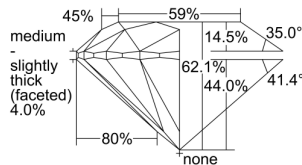

GIA®

FACSIMILE

GIA REPORT

2494623667

Verify this report at GIA.edu

GIA NATURAL DIAMOND DOSSIER®

June 11, 2024
GIA Report Number 2494623667
Shape and Cutting Style ..... Round Brilliant
Measurements ..... 5.08 - 5.11 x 3.17 mm

GRADING RESULTS

Carat Weight ..... 0.50 carat
Color Grade ..... J
Clarity Grade VS1
Cut Grade ..... Excellent

ADDITIONAL GRADING INFORMATION

Polish ..... Excellent
Symmetry ..... Excellent
Fluorescence ..... None
Clarity Characteristics ..... Cloud, Crystal
Inscription(s): GIA 2494623667

PROPORTIONS

Profile to actual proportions

GRADING SCALES

GIA COLOR SCALE

COLORED	D
	E
	F
	G
	H
	I
	J
NEAR COLORLESS	K
	L
	M
	N
	O
	P
	Q
	R
	S
	T
	U
	V
	W
	X
	Y
	Z

GIA CLARITY SCALE

FLAWLESS	INTERNAL FLAWLESS	VERY VERY SLIGHTLY INCLUDED	VERY SLIGHTLY INCLUDED	SLIGHTLY INCLUDED	INCLUDED	
						FLAWLESS
		VVS₁	VVS₂	VS₁	VS₂	
			SI₁	SI₂	I₁	
					I₂	
					I₃	

GIA CUT SCALE

EXCELLENT
VERY GOOD
GOOD
FAIR
POOR