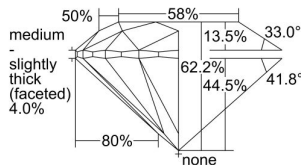

GIA®

FACSIMILE

GIA REPORT 2494632222

Verify this report at GIA.edu

GIA NATURAL DIAMOND DOSSIER®

June 12, 2024
GIA Report Number 2494632222
Shape and Cutting Style ..... Round Brilliant
Measurements ..... 5.35 - 5.38 x 3.34 mm

GRADING RESULTS

Carat Weight ..... 0.59 carat
Color Grade ..... E
Clarity Grade S11
Cut Grade ..... Excellent

ADDITIONAL GRADING INFORMATION

Polish ..... Excellent
Symmetry ..... Excellent
Fluorescence ..... None
Clarity Characteristics ..... Crystal, Cloud, Feather
Inscription(s): GIA 2494632222

PROPORTIONS

Profile to actual proportions