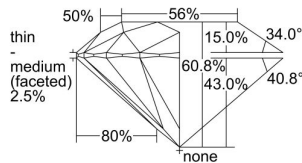

GIA®

FACSIMILE

GIA REPORT

2494638964

Verify this report at GIA.edu

GIA NATURAL DIAMOND DOSSIER®

June 12, 2024
GIA Report Number 2494638964
Shape and Cutting Style ..... Round Brilliant
Measurements ..... 5.22 - 5.23 x 3.18 mm

GRADING RESULTS

Carat Weight ..... 0.52 carat
Color Grade ..... F
Clarity Grade VS1
Cut Grade ..... Excellent

ADDITIONAL GRADING INFORMATION

Polish ..... Excellent
Symmetry ..... Excellent
Fluorescence ..... None
Clarity Characteristics..... Cloud, Crystal, Pinpoint, Needle
Inscription(s): GIA 2494638964

PROPORTIONS

Profile to actual proportions

GRADING SCALES

GIA COLOR SCALE

COLOURESS	D
	E
	F
	G
	H
	I
	J
NEAR COLOURESS	K
	L
FAIN	M
	N
	O
	P
	Q
VERY LIGHT	R
	S
	T
	U
	V
	W
	X
	Y
LIGHT	Z

GIA CLARITY SCALE

	FLAWLESS
	INTERNALLY FLAWLESS
VERY VERY SLIGHTLY INCLUDED	VVS₁
	VVS₂
VERY SLIGHTLY INCLUDED	VS₁
	VS₂
SLIGHTLY INCLUDED	SI₁
	SI₂
	I₁
	I₂
INCLUDED	I₃

GIA CUT SCALE

	EXCELLENT
	VERY GOOD
	GOOD
	FAIR
	POOR