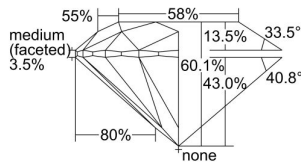

GIA®

FACSIMILE

GIA REPORT 2494639479

Verify this report at GIA.edu

GIA NATURAL DIAMOND DOSSIER®

July 01, 2024
GIA Report Number 2494639479
Shape and Cutting Style ..... Round Brilliant
Measurements ..... 4.42 - 4.44 x 2.66 mm

GRADING RESULTS

Carat Weight ..... 0.31 carat
Color Grade ..... D
Clarity Grade VVS2
Cut Grade ..... Excellent

ADDITIONAL GRADING INFORMATION

Polish ..... Very Good
Symmetry ..... Excellent
Fluorescence ..... None
Clarity Characteristics ..... Pinpoint, Indented Natural
Inscription(s): GIA 2494639479

PROPORTIONS

Profile to actual proportions

GRADING SCALES

GIA COLOR SCALE	GIA CLARITY SCALE	GIA CUT SCALE	
D	FLAWLESS	EXCELLENT	
E	INTERNALLY FLAWLESS		
F		VVS₁	VERY GOOD
G	VVS₂		
H	VS₁	GOOD	
I	VS₂		
J	SI₁	FAIR	
K	SI₂		
L	I₁	POOR	
M	I₂		
N	I₃		
O			
P			
Q			
R			
S			
T			
U			
V			
W			
X			
Y			
Z