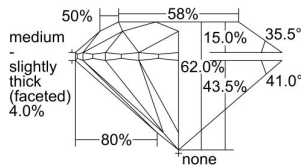

GIA®

FACSIMILE

GIA REPORT 2494644305

Verify this report at GIA.edu

GIA NATURAL DIAMOND DOSSIER®

June 13, 2024
GIA Report Number 2494644305
Shape and Cutting Style ..... Round Brilliant
Measurements ..... 4.34 - 4.35 x 2.70 mm

GRADING RESULTS

Carat Weight ..... 0.31 carat
Color Grade I
Clarity Grade VVS2
Cut Grade ..... Excellent

ADDITIONAL GRADING INFORMATION

Polish ..... Excellent
Symmetry ..... Excellent
Fluorescence ..... Medium Blue
Clarity Characteristics..... Cloud, Pinpoint, Surface Graining
Inscription(s): GIA 2494644305

PROPORTIONS

Profile to actual proportions

GRADING SCALES

GIA COLOR SCALE	GIA CLARITY SCALE	GIA CUT SCALE	
D	FLAWLESS	EXCELLENT	
E	INTERNALLY FLAWLESS		
F		VVS₁	VERY GOOD
G	VVS₂		
H	VS₁	GOOD	
I	VS₂		
J	SI₁	FAIR	
K	SI₂		
L	I₁	POOR	
M	I₂		
N	I₃		
O			
P			
Q			
R			
S			
T			
U			
V			
W			
X			
Y			
Z