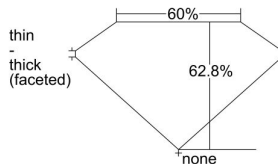

GIA®

FACSIMILE

GIA REPORT 2494655360

Verify this report at GIA.edu

GIA NATURAL DIAMOND DOSSIER®

June 13, 2024
GIA Report Number 2494655360
Shape and Cutting Style ..... Oval Brilliant
Measurements ..... 6.75 x 4.88 x 3.06 mm

GRADING RESULTS

Carat Weight ..... 0.64 carat
Color Grade ..... F
Clarity Grade VS2

ADDITIONAL GRADING INFORMATION

Polish ..... Excellent
Symmetry ..... Excellent
Fluorescence ..... None
Clarity Characteristics ..... Cloud, Crystal, Feather
Inscription(s): GIA 2494655360

PROPORTIONS

Profile not to actual proportions

GRADING SCALES

GIA COLOR SCALE		GIA CLARITY SCALE			
COLORLESS	D	VERY VERY SLIGHTLY INCLUDED	FLAWLESS		
	E		INTERNALLY FLAWLESS		
	F		VVS₁		
	NEAR COLORLESS	G	VERY SLIGHTLY INCLUDED	VVS₂	
		H		VS₁	
		FANT	I	SLIGHTLY INCLUDED	VS₂
			J		SI₁
	LIGHT	K	INCLUDED	SI₂	
		L		I₁	
		M		I₂	
N		INCLUDED	I₃		
O					
P					
Q					
R					
S					
T					
U					
V					
W					
X					
Y					
Z