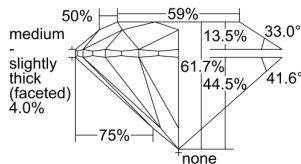

GIA®

FACSIMILE

GIA REPORT 2494655385

Verify this report at GIA.edu

GIA NATURAL DIAMOND DOSSIER®

June 17, 2024
GIA Report Number 2494655385
Shape and Cutting Style ..... Round Brilliant
Measurements ..... 5.21 - 5.22 x 3.21 mm

GRADING RESULTS

Carat Weight ..... 0.53 carat
Color Grade I
Clarity Grade VS1
Cut Grade ..... Excellent

ADDITIONAL GRADING INFORMATION

Polish ..... Excellent
Symmetry ..... Excellent
Fluorescence ..... None
Clarity Characteristics ..... Crystal
Inscription(s): GIA 2494655385

PROPORTIONS

Profile to actual proportions

GRADING SCALES

GIA COLOR SCALE	GIA CLARITY SCALE	GIA CUT SCALE	
D	FLAWLESS	EXCELLENT	
E	INTERNALLY FLAWLESS		
F		VVS₁	VERY GOOD
G	VVS₂		
H	VS₁	GOOD	
I	VS₂		
J	SI₁	FAIR	
K	SI₂		
L	I₁	POOR	
M	I₂		
N	I₃		
O			
P			
Q			
R			
S			
T			
U			
V			
W			
X			
Y			
Z