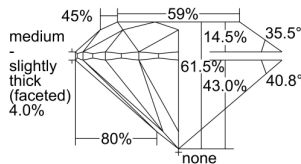

GIA®

FACSIMILE

GIA REPORT 2494673572

Verify this report at GIA.edu

GIA NATURAL DIAMOND DOSSIER®

June 17, 2024
GIA Report Number **2494673572**
Shape and Cutting Style ..... **Round Brilliant**
Measurements ..... **5.10 - 5.13 x 3.15 mm**

GRADING RESULTS

Carat Weight ..... **0.51 carat**
Color Grade ..... **E**
Clarity Grade **S11**
Cut Grade ..... **Excellent**

ADDITIONAL GRADING INFORMATION

Polish ..... **Excellent**
Symmetry ..... **Excellent**
Fluorescence ..... **None**
Clarity Characteristics ..... **Cloud, Crystal**
Inscription(s): **GIA 2494673572**

PROPORTIONS

Profile to actual proportions

GRADING SCALES

GIA COLOR SCALE

COLORED	D
	E
	F
	G
	H
	I
	J
NEAR COLORLESS	K
	L
Faint	M
	N
	O
	P
Very Light	Q
	R
	S
	T
	U
	V
Light	W
	X
	Y
	Z

GIA CLARITY SCALE

FLAWLESS	VERY VERY SLIGHTLY INCLUDED	VVS₁	VVS₂	VS₁	VS₂	S1₁	S1₂	I₁	I₂	I₃	
											FLAWLESS
INTERNALLY FLAWLESS											

GIA CUT SCALE

EXCELLENT
VERY GOOD
GOOD
FAIR
POOR