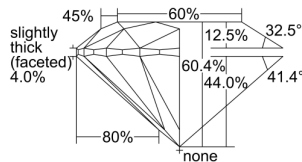

GIA®

FACSIMILE

GIA REPORT

2494686161

Verify this report at GIA.edu

GIA NATURAL DIAMOND DOSSIER®

June 18, 2024
GIA Report Number 2494686161
Shape and Cutting Style ..... Round Brilliant
Measurements ..... 5.74 - 5.76 x 3.47 mm

GRADING RESULTS

Carat Weight ..... 0.70 carat
Color Grade I
Clarity Grade S11
Cut Grade ..... Excellent

ADDITIONAL GRADING INFORMATION

Polish ..... Excellent
Symmetry ..... Excellent
Fluorescence ..... None
Clarity Characteristics ..... Crystal, Cloud, Feather
Inscription(s): GIA 2494686161

PROPORTIONS

Profile to actual proportions

GRADING SCALES

GIA COLOR SCALE	GIA CLARITY SCALE	GIA CUT SCALE	
D	FLAWLESS	EXCELLENT	
E	INTERNALLY FLAWLESS		
F		VVS₁	VERY GOOD
G	VVS₂		
H	VS₁	GOOD	
I	VS₂		
J	S1₁	FAIR	
K	S1₂		
L	I₁	POOR	
M	I₂		
N	I₃		
O			
P			
Q			
R			
S			
T			
U			
V			
W			
X			
Y			
Z