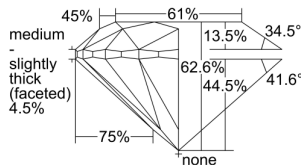

GIA®

FACSIMILE

GIA REPORT

2494694439

Verify this report at GIA.edu

GIA NATURAL DIAMOND DOSSIER®

June 19, 2024
GIA Report Number **2494694439**
Shape and Cutting Style ..... **Round Brilliant**
Measurements ..... **5.31 - 5.35 x 3.33 mm**

GRADING RESULTS

Carat Weight ..... **0.59 carat**
Color Grade ..... **D**
Clarity Grade **VS2**
Cut Grade ..... **Excellent**

ADDITIONAL GRADING INFORMATION

Polish ..... **Excellent**
Symmetry ..... **Excellent**
Fluorescence ..... **Faint**
Clarity Characteristics ..... **Crystal**
Inscription(s): **GIA 2494694439**

PROPORTIONS

Profile to actual proportions

GRADING SCALES

GIA COLOR SCALE

COLOREDNESS	D
	E
	F
	G
	H
	I
	J
NEAR COLORLESS	K
	L
Faint	M
	N
	O
	P
	R
	S
	T
	U
	V
	W
	X
	Y
LIGHT	Z

GIA CLARITY SCALE

FLAWLESS	VERY VERY SLIGHTLY INCLUDED	VS₁	VS₂	SI₁	SI₂	I₁	I₂	I₃	
									VERY SLIGHTLY INCLUDED
INTERNALLY FLAWLESS									

GIA CUT SCALE

EXCELLENT
VERY GOOD
GOOD
FAIR
POOR