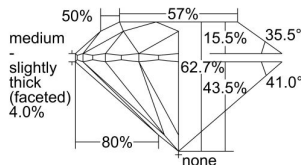

GIA®

FACSIMILE

GIA REPORT 2494700021

Verify this report at GIA.edu

GIA NATURAL DIAMOND DOSSIER®

June 19, 2024
GIA Report Number 2494700021
Shape and Cutting Style ..... Round Brilliant
Measurements ..... 4.68 - 4.71 x 2.94 mm

GRADING RESULTS

Carat Weight ..... 0.40 carat
Color Grade ..... G
Clarity Grade VS1
Cut Grade ..... Excellent

ADDITIONAL GRADING INFORMATION

Polish ..... Excellent
Symmetry ..... Excellent
Fluorescence ..... Faint
Clarity Characteristics..... Crystal, Cloud, Pinpoint
Inscription(s): GIA 2494700021

PROPORTIONS

Profile to actual proportions