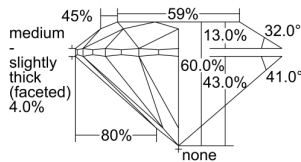

GIA®

FACSIMILE

GIA REPORT 2494700843

Verify this report at GIA.edu

GIA NATURAL DIAMOND DOSSIER®

June 21, 2024
GIA Report Number 2494700843
Shape and Cutting Style ..... Round Brilliant
Measurements ..... 4.57 - 4.61 x 2.76 mm

GRADING RESULTS

Carat Weight ..... 0.35 carat
Color Grade ..... E
Clarity Grade VS2
Cut Grade ..... Excellent

ADDITIONAL GRADING INFORMATION

Polish ..... Excellent
Symmetry ..... Excellent
Fluorescence ..... Faint
Clarity Characteristics ..... Cloud, Crystal
Inscription(s): GIA 2494700843

PROPORTIONS

Profile to actual proportions

GRADING SCALES

GIA COLOR SCALE	GIA CLARITY SCALE	GIA CUT SCALE
D	FLAWLESS	EXCELLENT
E	FLAWLESS	
F	INTERNALLY FLAWLESS	VERY GOOD
G	FLAWLESS	
H	VVS₁	GOOD
I	VVS₂	
J	VS₁	FAIR
K	VS₂	
L	SI₁	POOR
M	SI₂	
N	I₁	
O	I₂	
P	I₃	
Q		
R		
S		
T		
U		
V		
W		
X		
Y		
Z