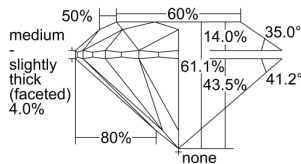

GIA®

FACSIMILE

GIA REPORT 2494720337

Verify this report at GIA.edu

GIA NATURAL DIAMOND DOSSIER®

June 21, 2024
GIA Report Number **2494720337**
Shape and Cutting Style ..... **Round Brilliant**
Measurements ..... **4.58 - 4.60 x 2.80 mm**

GRADING RESULTS

Carat Weight ..... **0.36 carat**
Color Grade ..... **F**
Clarity Grade **VS2**
Cut Grade ..... **Excellent**

ADDITIONAL GRADING INFORMATION

Polish ..... **Excellent**
Symmetry ..... **Excellent**
Fluorescence ..... **None**
Clarity Characteristics..... **Cloud, Crystal**
Inscription(s): **GIA 2494720337**

PROPORTIONS

Profile to actual proportions

GRADING SCALES

GIA COLOR SCALE	GIA CLARITY SCALE	GIA CUT SCALE	
D	FLAWLESS	EXCELLENT	
E	INTERNALLY FLAWLESS		
F		VVS₁	VERY GOOD
G	VVS₂		
H	VS₁	GOOD	
I	VS₂		
J	SI₁	FAIR	
K	SI₂		
L	I₁	POOR	
M	I₂		
N	I₃		
O			
P			
Q			
R			
S			
T			
U			
V			
W			
X			
Y			
Z