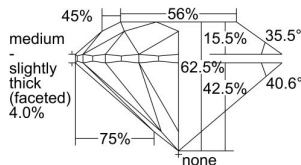

GIA®

FACSIMILE

GIA REPORT 2494720980

Verify this report at GIA.edu

GIA NATURAL DIAMOND DOSSIER®

June 21, 2024
GIA Report Number **2494720980**
Shape and Cutting Style ..... **Round Brilliant**
Measurements ..... **4.59 - 4.62 x 2.88 mm**

GRADING RESULTS

Carat Weight ..... **0.38 carat**
Color Grade ..... **F**
Clarity Grade **VS1**
Cut Grade ..... **Excellent**

ADDITIONAL GRADING INFORMATION

Polish ..... **Excellent**
Symmetry ..... **Excellent**
Fluorescence ..... **None**
Clarity Characteristics ..... **Crystal**
Inscription(s): **GIA 2494720980**

PROPORTIONS

Profile to actual proportions

GRADING SCALES

GIA COLOR SCALE	GIA CLARITY SCALE	GIA CUT SCALE	
D	FLAWLESS	EXCELLENT	
E	INTERNALLY FLAWLESS		
F		VVS₁	VERY GOOD
G	VVS₂		
H	VS₁	GOOD	
I	VS₂		
J	SI₁	FAIR	
K	SI₂		
L	I₁	POOR	
M	I₂		
N	I₃		
O			
P			
Q			
R			
S			
T			
U			
V			
W			
X			
Y			
Z