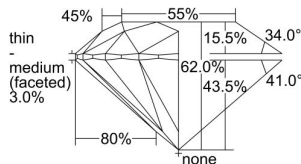

GIA®

FACSIMILE

GIA REPORT 2494729981

Verify this report at GIA.edu

GIA NATURAL DIAMOND DOSSIER®

June 24, 2024
GIA Report Number 2494729981
Shape and Cutting Style ..... Round Brilliant
Measurements ..... 5.71 - 5.74 x 3.55 mm

GRADING RESULTS

Carat Weight ..... 0.70 carat
Color Grade L
Clarity Grade S11
Cut Grade ..... Excellent

ADDITIONAL GRADING INFORMATION

Polish ..... Excellent
Symmetry ..... Excellent
Fluorescence ..... None
Clarity Characteristics ..... Feather
Inscription(s): GIA 2494729981

PROPORTIONS

Profile to actual proportions