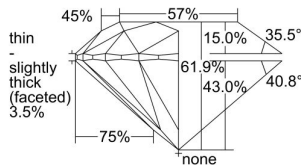

GIA®

FACSIMILE

GIA REPORT 2494731031

Verify this report at GIA.edu

GIA NATURAL DIAMOND DOSSIER®

June 24, 2024
GIA Report Number 2494731031
Shape and Cutting Style ..... Round Brilliant
Measurements ..... 4.70 - 4.73 x 2.92 mm

GRADING RESULTS

Carat Weight ..... 0.40 carat
Color Grade ..... F
Clarity Grade S11
Cut Grade ..... Excellent

ADDITIONAL GRADING INFORMATION

Polish ..... Excellent
Symmetry ..... Excellent
Fluorescence ..... None
Clarity Characteristics ..... Feather, Cloud, Crystal
Inspection(s): GIA 2494731031

PROPORTIONS

Profile to actual proportions