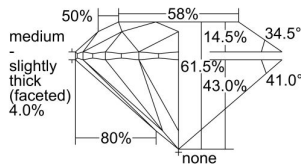

GIA®

FACSIMILE

GIA REPORT 2494731452

Verify this report at GIA.edu

GIA NATURAL DIAMOND DOSSIER®

June 24, 2024
GIA Report Number 2494731452
Shape and Cutting Style ..... Round Brilliant
Measurements ..... 5.10 - 5.12 x 3.14 mm

GRADING RESULTS

Carat Weight ..... 0.50 carat
Color Grade ..... D
Clarity Grade VS1
Cut Grade ..... Excellent

ADDITIONAL GRADING INFORMATION

Polish ..... Excellent
Symmetry ..... Excellent
Fluorescence ..... None
Clarity Characteristics..... Crystal, Pinpoint, Needle
Inscription(s): GIA 2494731452

PROPORTIONS

Profile to actual proportions

GRADING SCALES

GIA COLOR SCALE	GIA CLARITY SCALE	GIA CUT SCALE	
D	FLAWLESS	EXCELLENT	
E	INTERNALLY FLAWLESS		
F		VVS₁	VERY GOOD
G	VVS₂		
H	VS₁	GOOD	
I	VS₂		
J	SI₁	FAIR	
K	SI₂		
L	I₁	POOR	
M	I₂		
N	I₃		
O			
P			
Q			
R			
S			
T			
U			
V			
W			
X			
Y			
Z