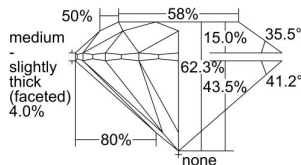

GIA®

FACSIMILE

GIA REPORT 2494731805

Verify this report at GIA.edu

GIA NATURAL DIAMOND DOSSIER®

June 24, 2024
GIA Report Number 2494731805
Shape and Cutting Style ..... Round Brilliant
Measurements ..... 4.45 - 4.47 x 2.78 mm

GRADING RESULTS

Carat Weight ..... 0.34 carat
Color Grade ..... E
Clarity Grade VS1
Cut Grade ..... Excellent

ADDITIONAL GRADING INFORMATION

Polish ..... Very Good
Symmetry ..... Excellent
Fluorescence ..... Medium Blue
Clarity Characteristics ..... Crystal, Pinpoint
Inscription(s): GIA 2494731805

PROPORTIONS

Profile to actual proportions

GRADING SCALES

GIA COLOR SCALE	GIA CLARITY SCALE	GIA CUT SCALE	
D	FLAWLESS	EXCELLENT	
E	INTERNALLY FLAWLESS		
F		VVS₁	VERY GOOD
G	VVS₂		
H	VS₁	GOOD	
I	VS₂		
J	SI₁	FAIR	
K	SI₂		
L	I₁	POOR	
M			
N			
O	I₂		
P			
Q			
R	I₃		
S			
T			
U			
V			
W			
X			
Y			
Z